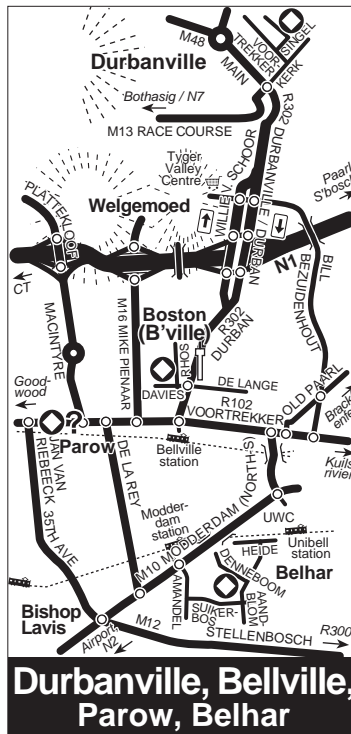

Key to detailed maps

(Maps distorted – use the general map above to judge distances)

To display your meeting accurately, please send the Western Cape meetings list person the full address details at website@na.org.za. GPS co-ordinates welcome.