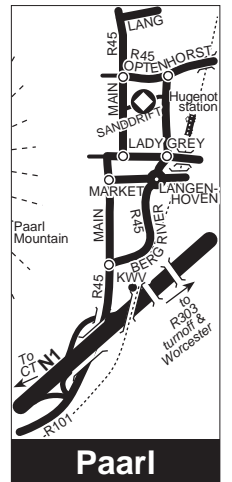

Key to detailed maps

(Maps distorted – use the general map above to judge distances)

To display your meeting accurately, please send the Western Cape meetings list person the full address details at website@na.org.za. GPS co-ordinates welcome.