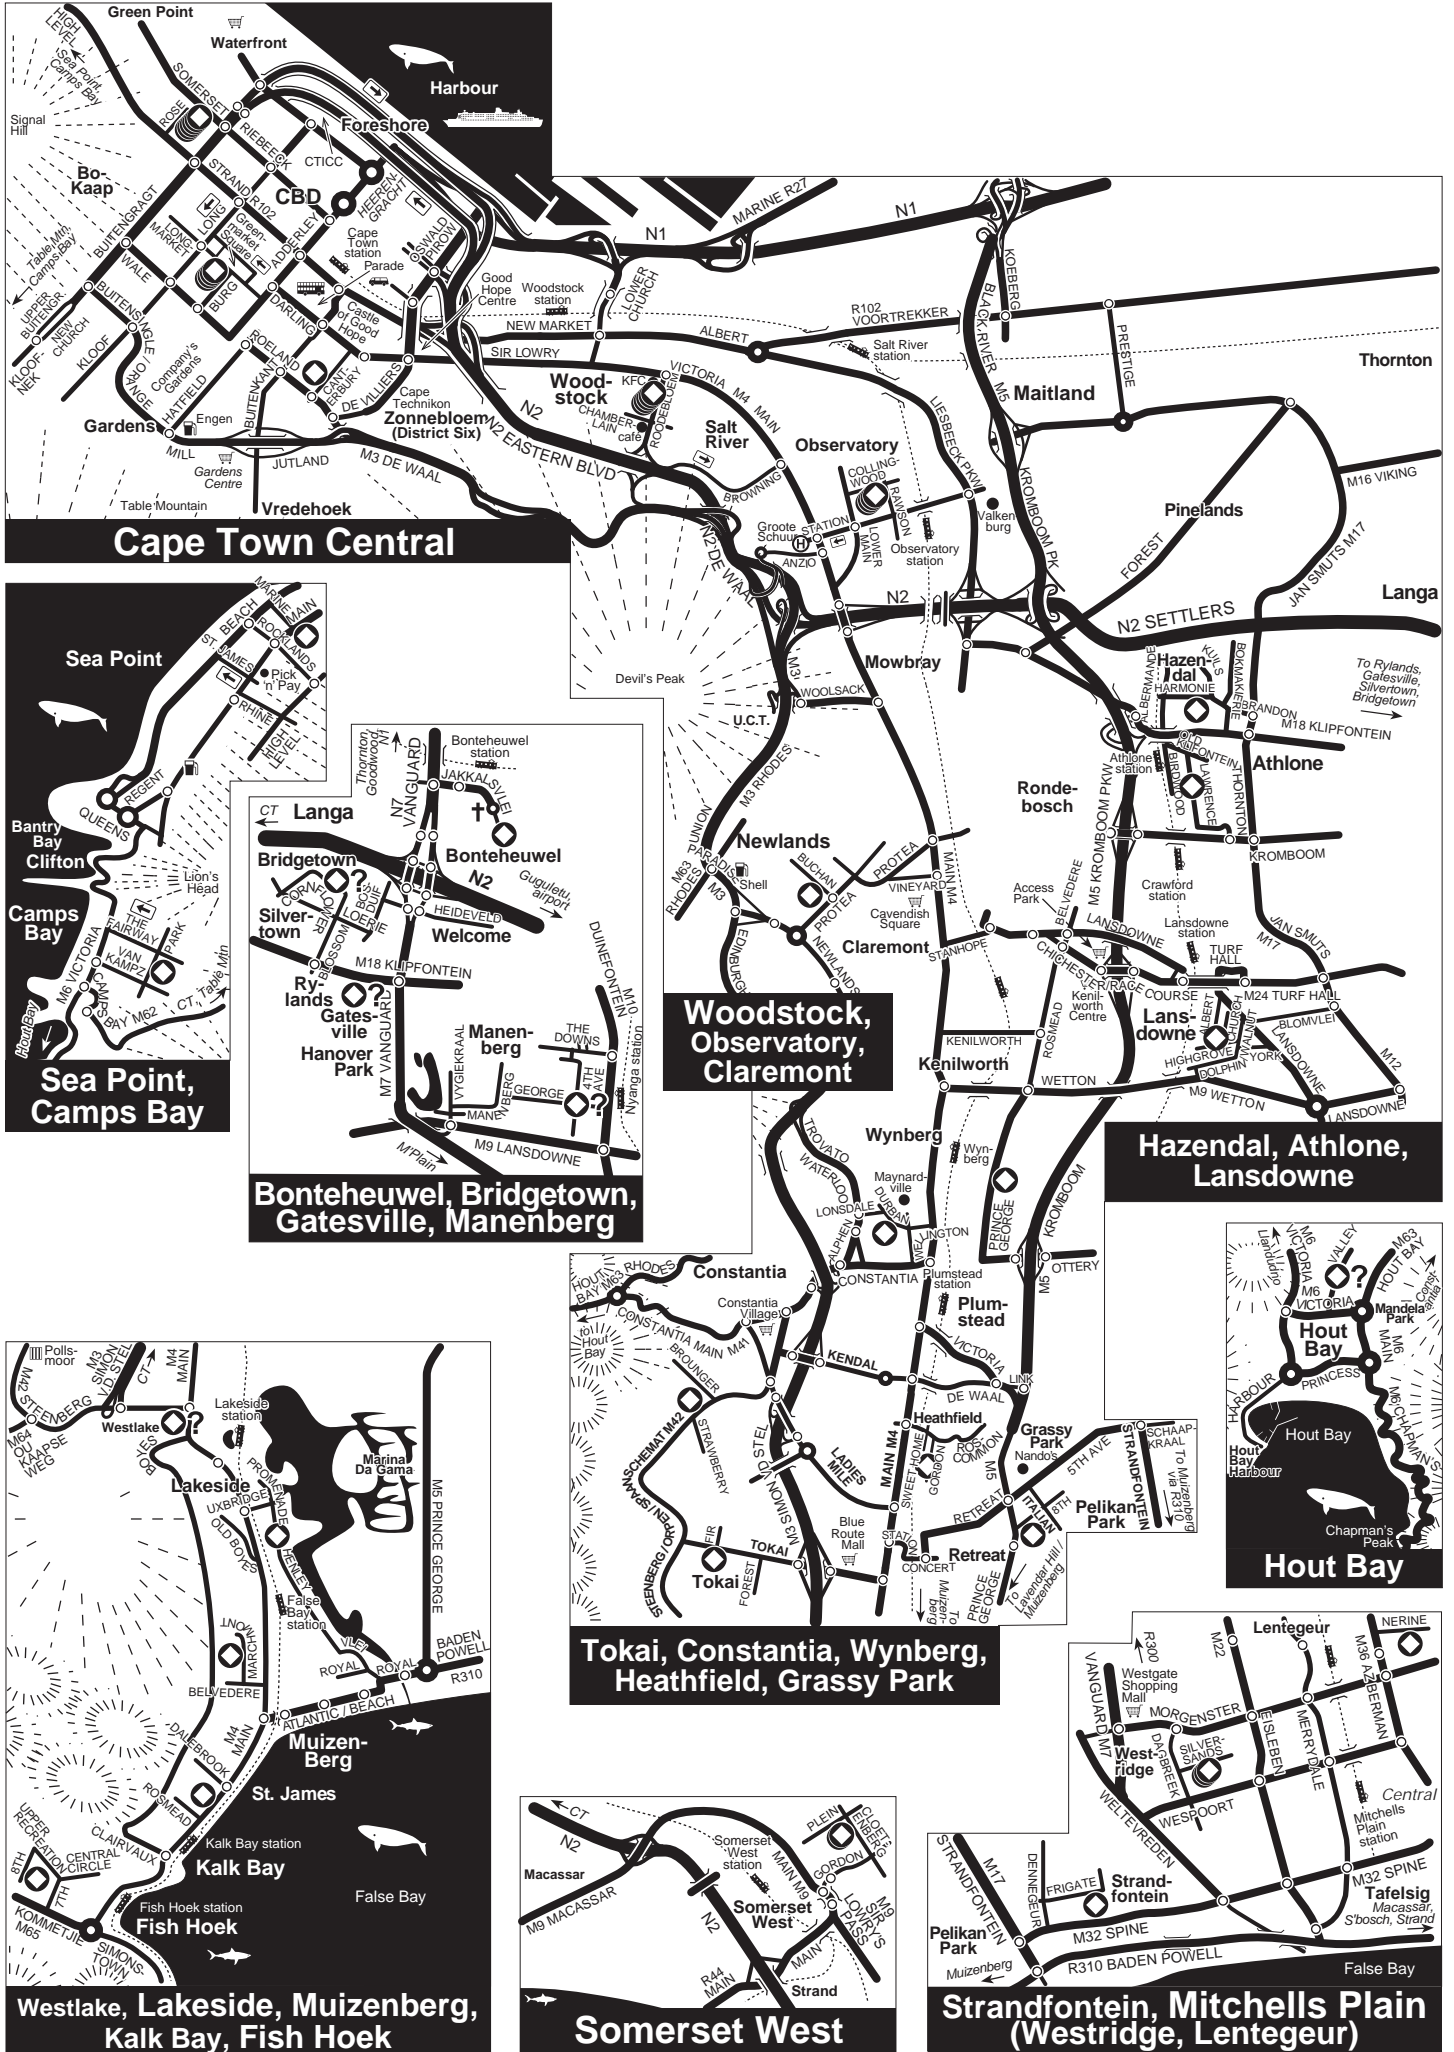

Cape Town Central

Sea Point, Camps Bay

Woodstock, Observatory, Claremont

Hazendal, Athlone, Lansdowne

Bonteheuwel, Bridgetown, Gatesville, Manenberg

Tokai, Constantia, Wynberg, Heathfield, Grassy Park

Hout Bay

Westlake, Lakeside, Muizenberg, Kalk Bay, Fish Hoek

Somerset West

Strandfontein, Mitchells Plain (Westridge, Lenteguur)