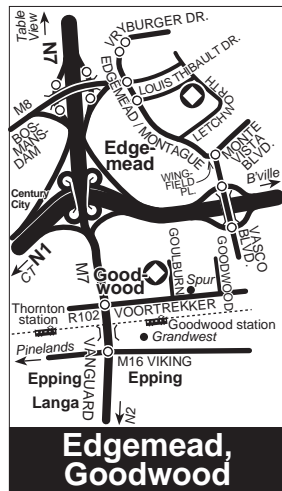

Key to detailed maps

(Maps distorted – use the general map above to judge distances)

To display your meeting accurately, please send the Western Cape meetings list person the full address details at website@na.org.za. GPS co-ordinates welcome.