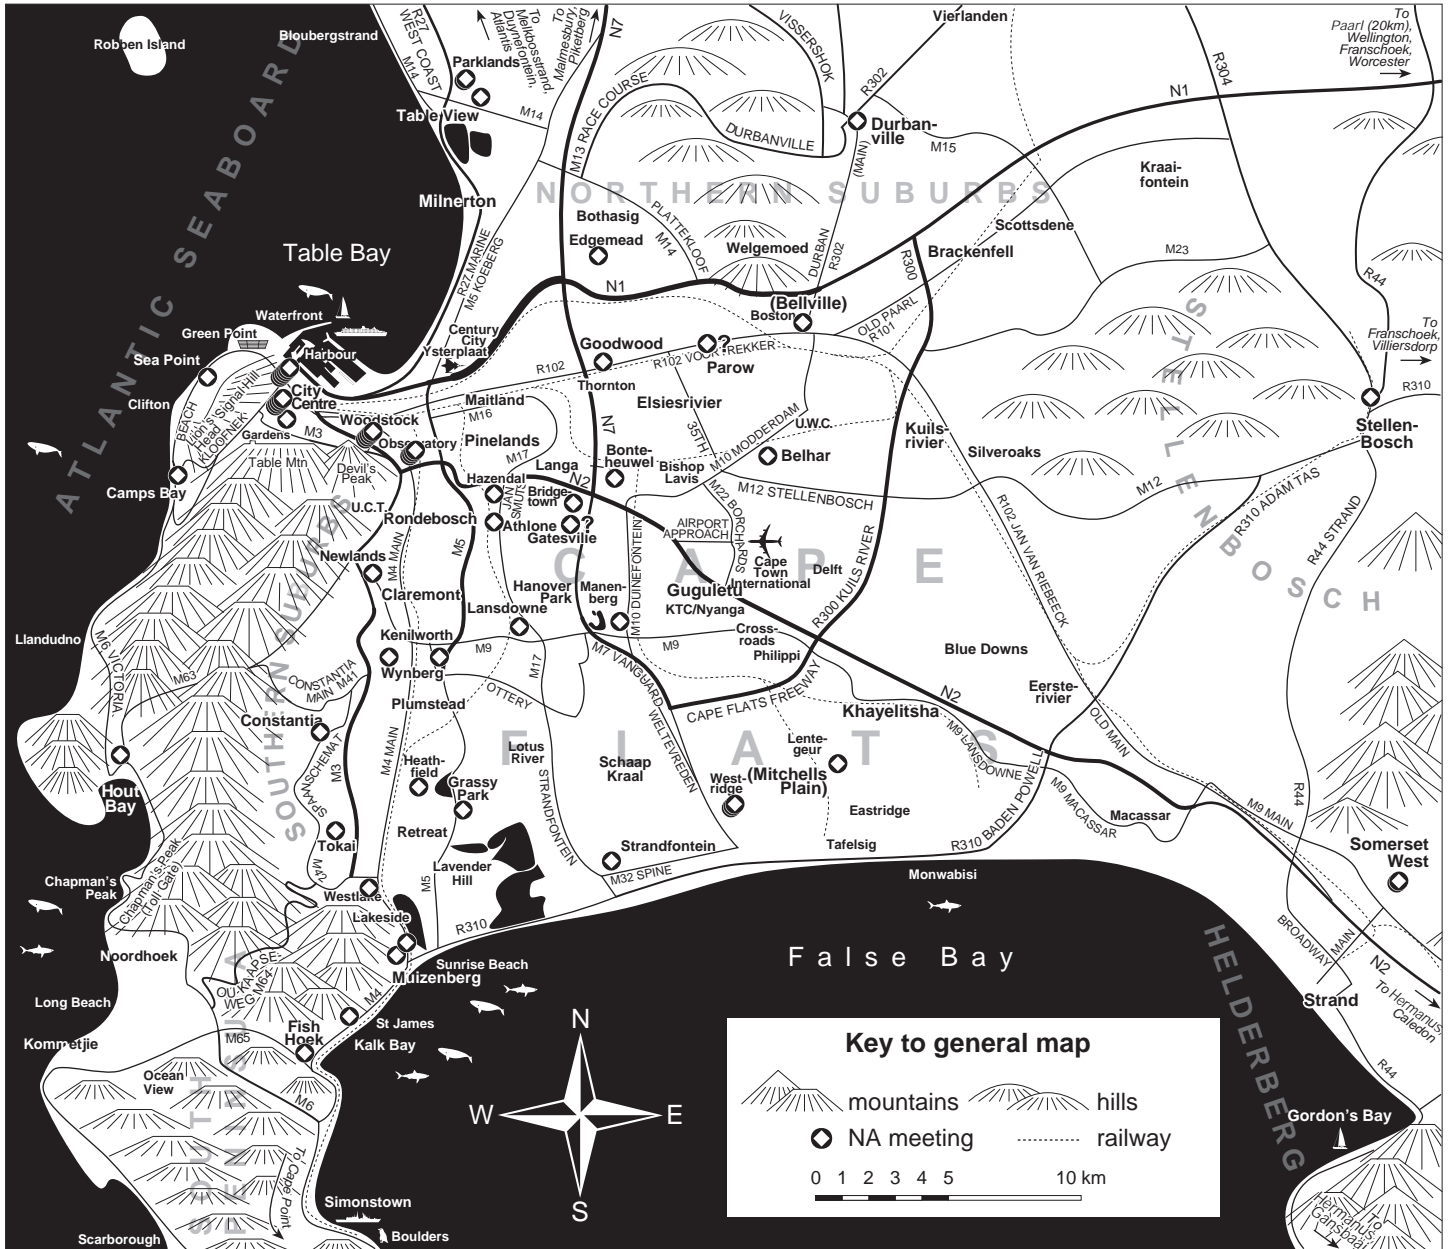

Key to detailed maps

(Maps distorted – use the general map above to judge distances)

To display your meeting accurately, please send the Western Cape meetings list person the full address details at website@na.org.za. GPS co-ordinates welcome.